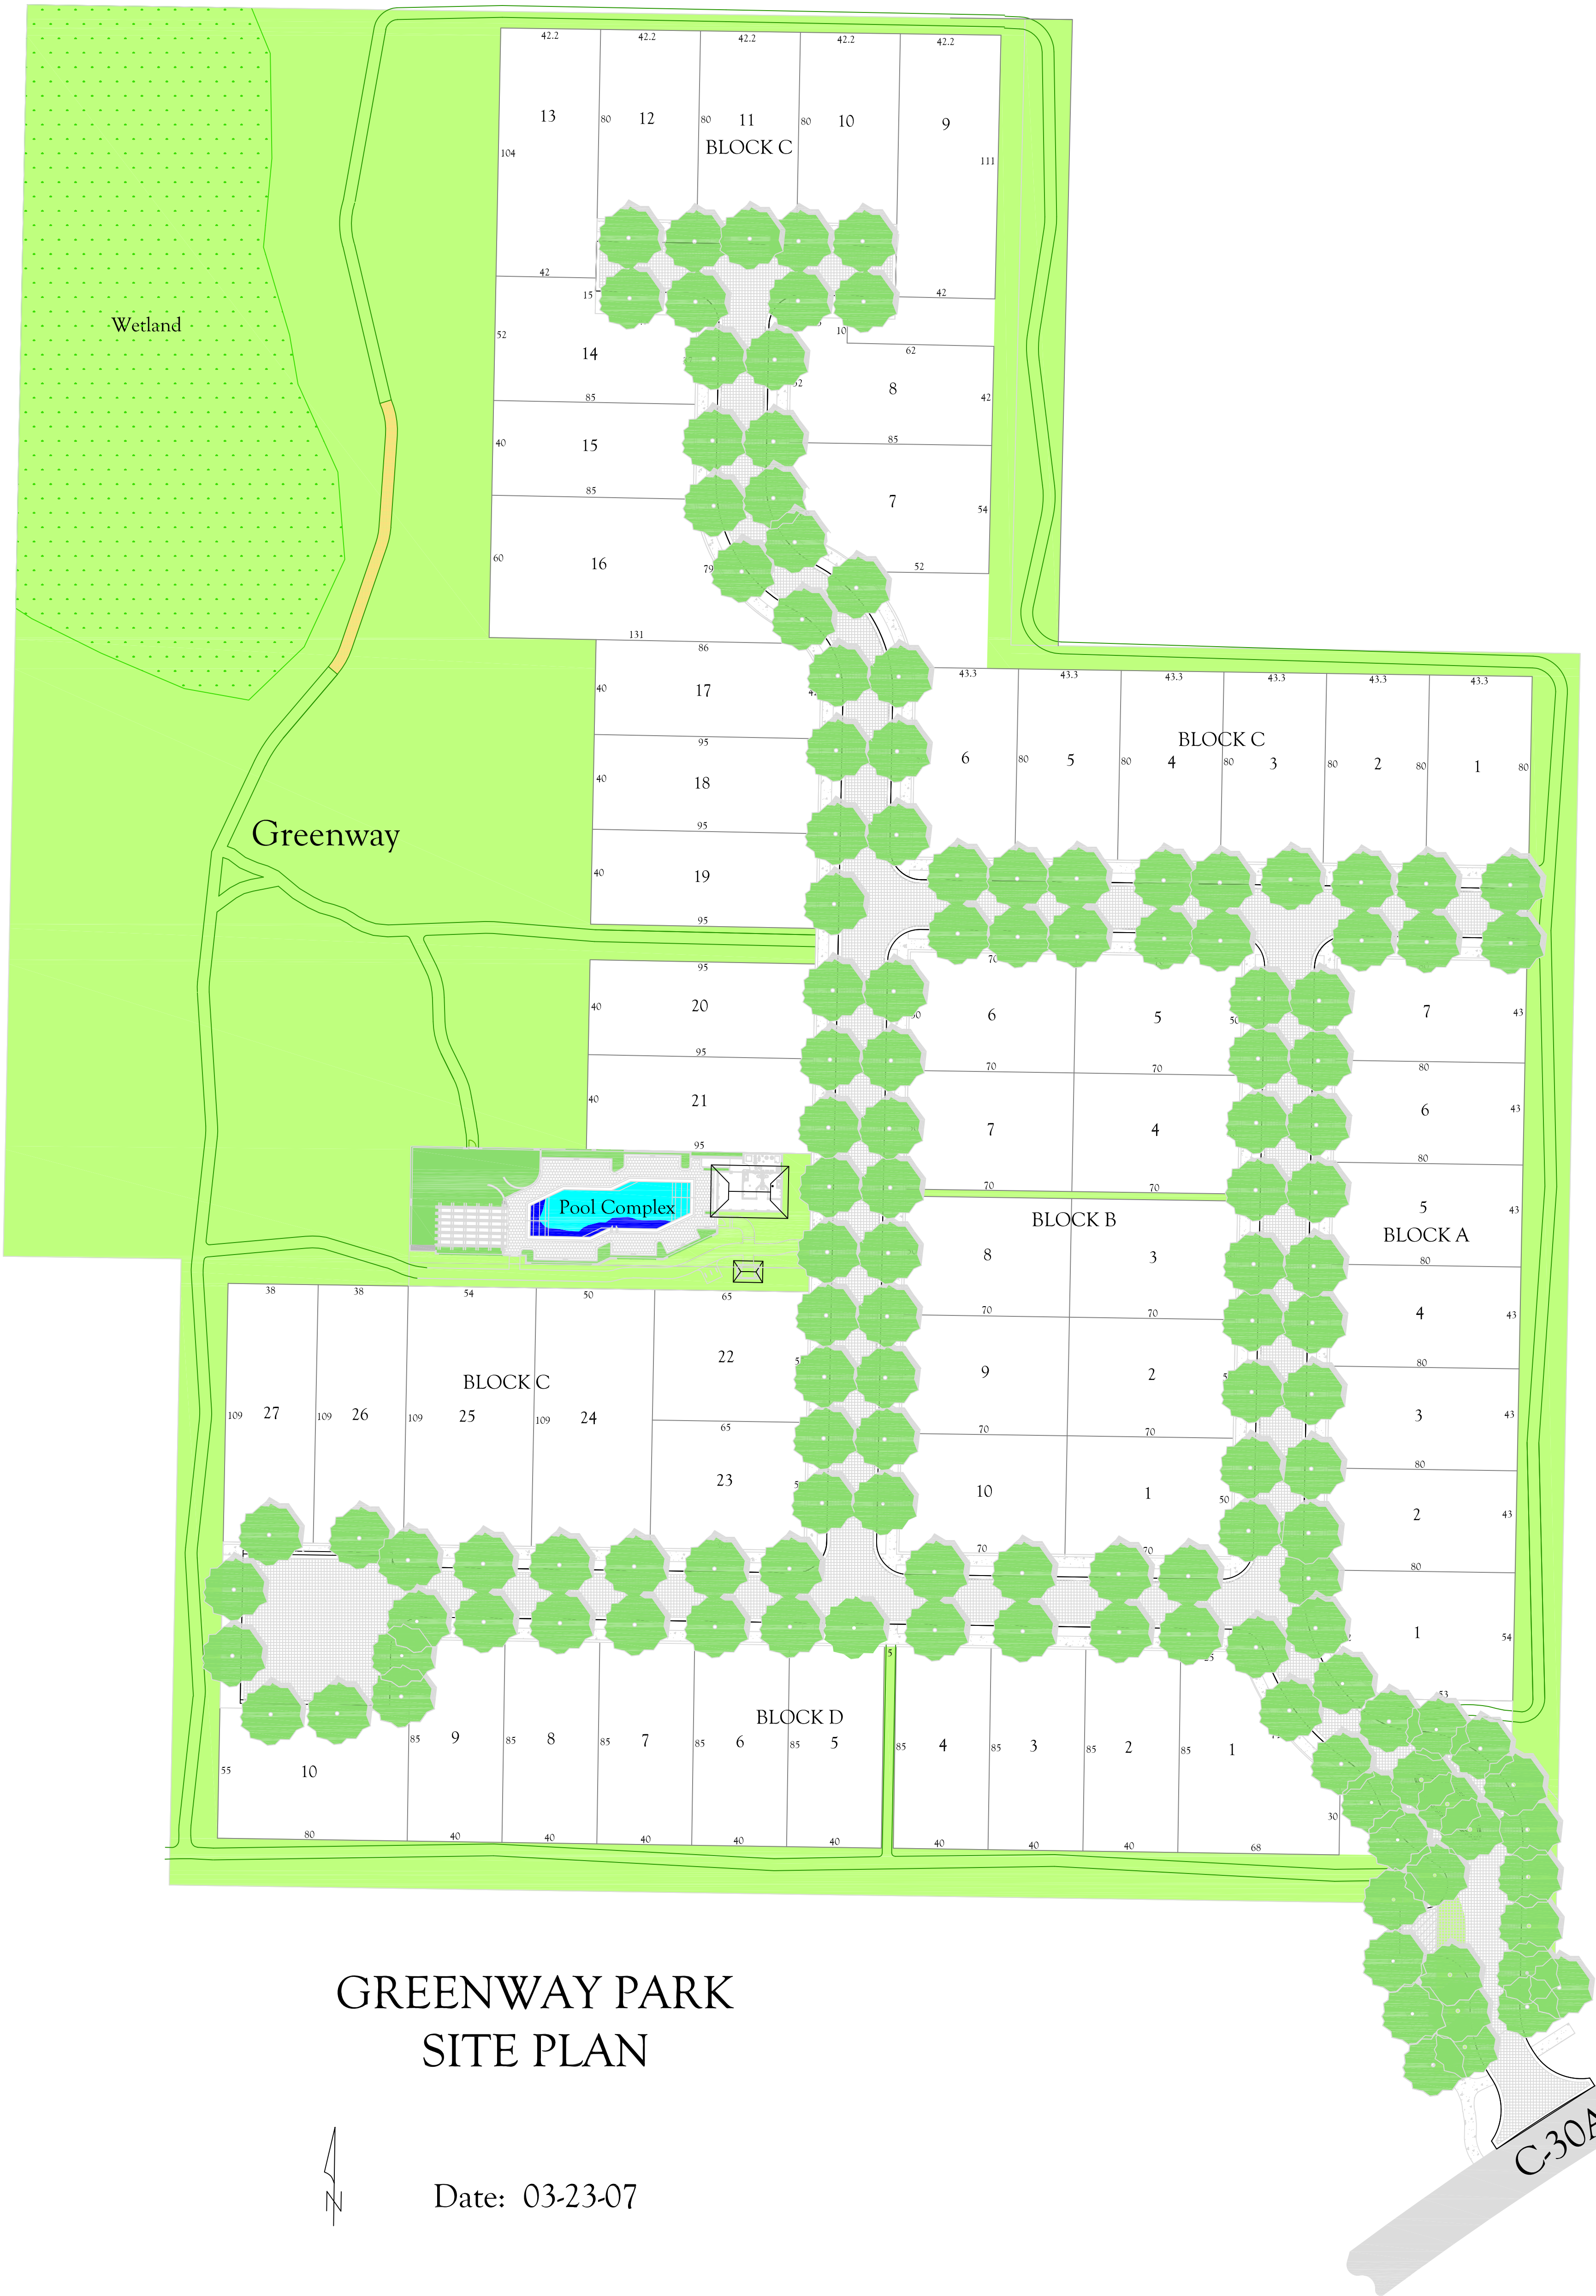

# GREENWAY PARK SITE PLAN

Date: 03-23-07

C-30A